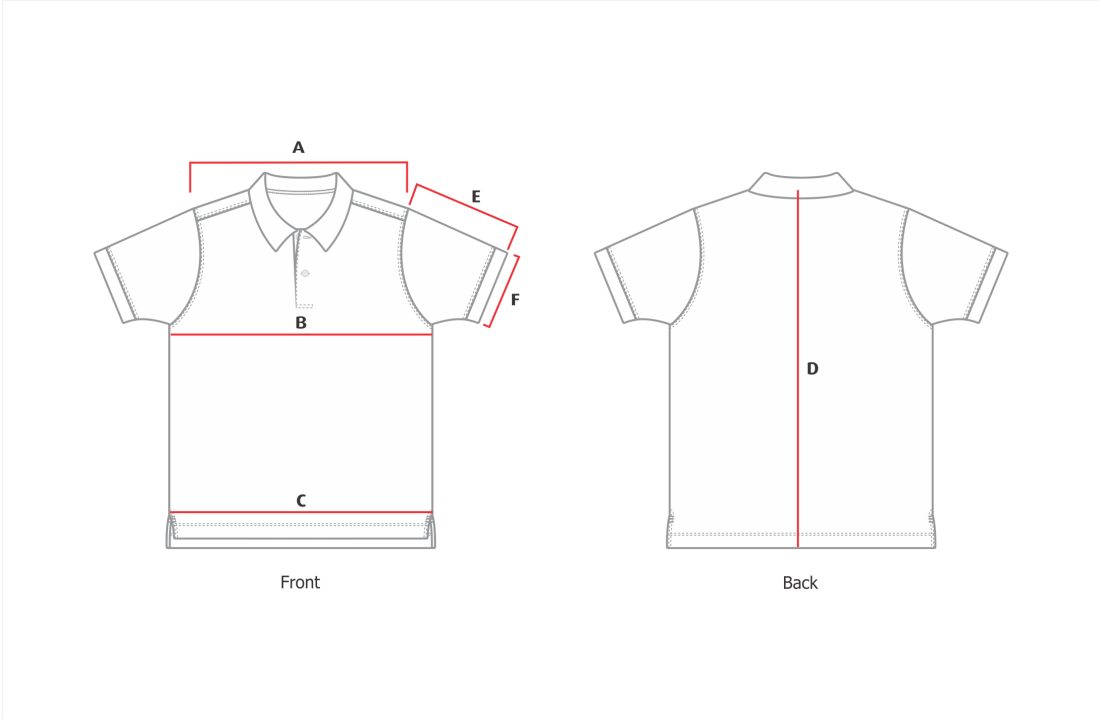

GARMENT SPECIFICATION

Pattern SB 7009 MA - POLO SHIRT MENS ADULT FOLDOVER COLLAR SHORT SLEEVE SET IN

Friday, September 29, 2017

Measurements in 1.0 cm

Tolerance +/- 1.0 cm

	XS	S	M	L	XL	2XL	3XL	4XL	5XL
B. HALF CHEST	47.0	49.5	52.0	54.5	57.0	59.5	62.0	64.5	67.0
D. CENTRE BACK	72.0	74.0	76.0	78.0	80.0	82.0	84.0	86.0	88.0